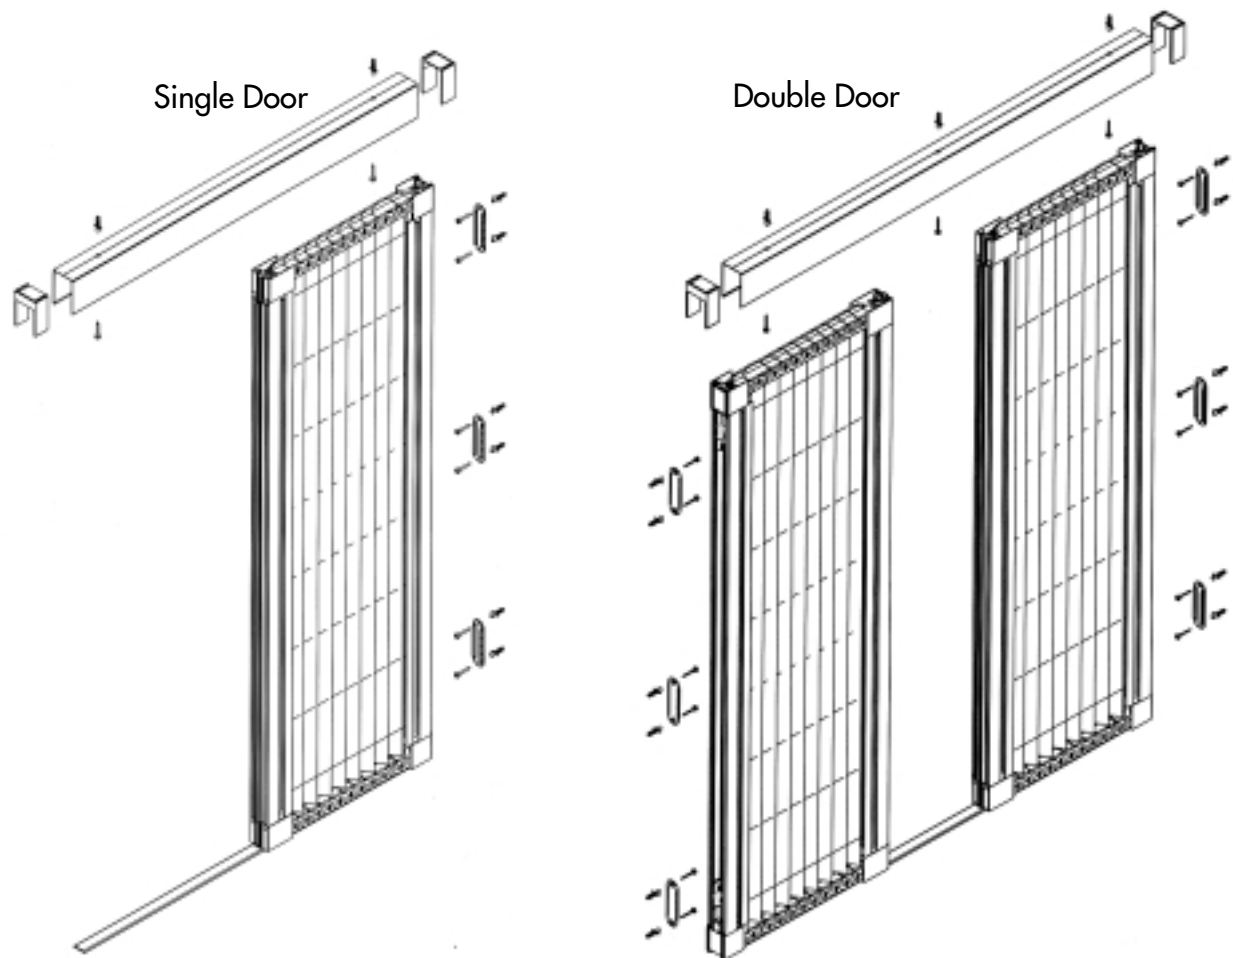

GENIUS

SIMPLE TO INSTALL

**HORIZONTAL
WITHOUT SPRING**

**NO BARRIER
AT FLOOR LEVEL**

Genius[®]

www.geniusnetwork.biz

PLISSÉ Insect-screen for Doors-Windows

Plissé represents a true revolution in the field of horizontal Insect Screens for doors and windows and wide openings, thanks to 4 fundamental characteristics which distinguish it from all other Insect Screen systems:

- pleated screen
- ideal for handicapped access and old people because of its simple glide rail at floor level
- the screen returns smoothly into the cassette without spring action
- the limited number of components and the simple operations necessary for mounting, make the installation extremely simple and quick, but effective!